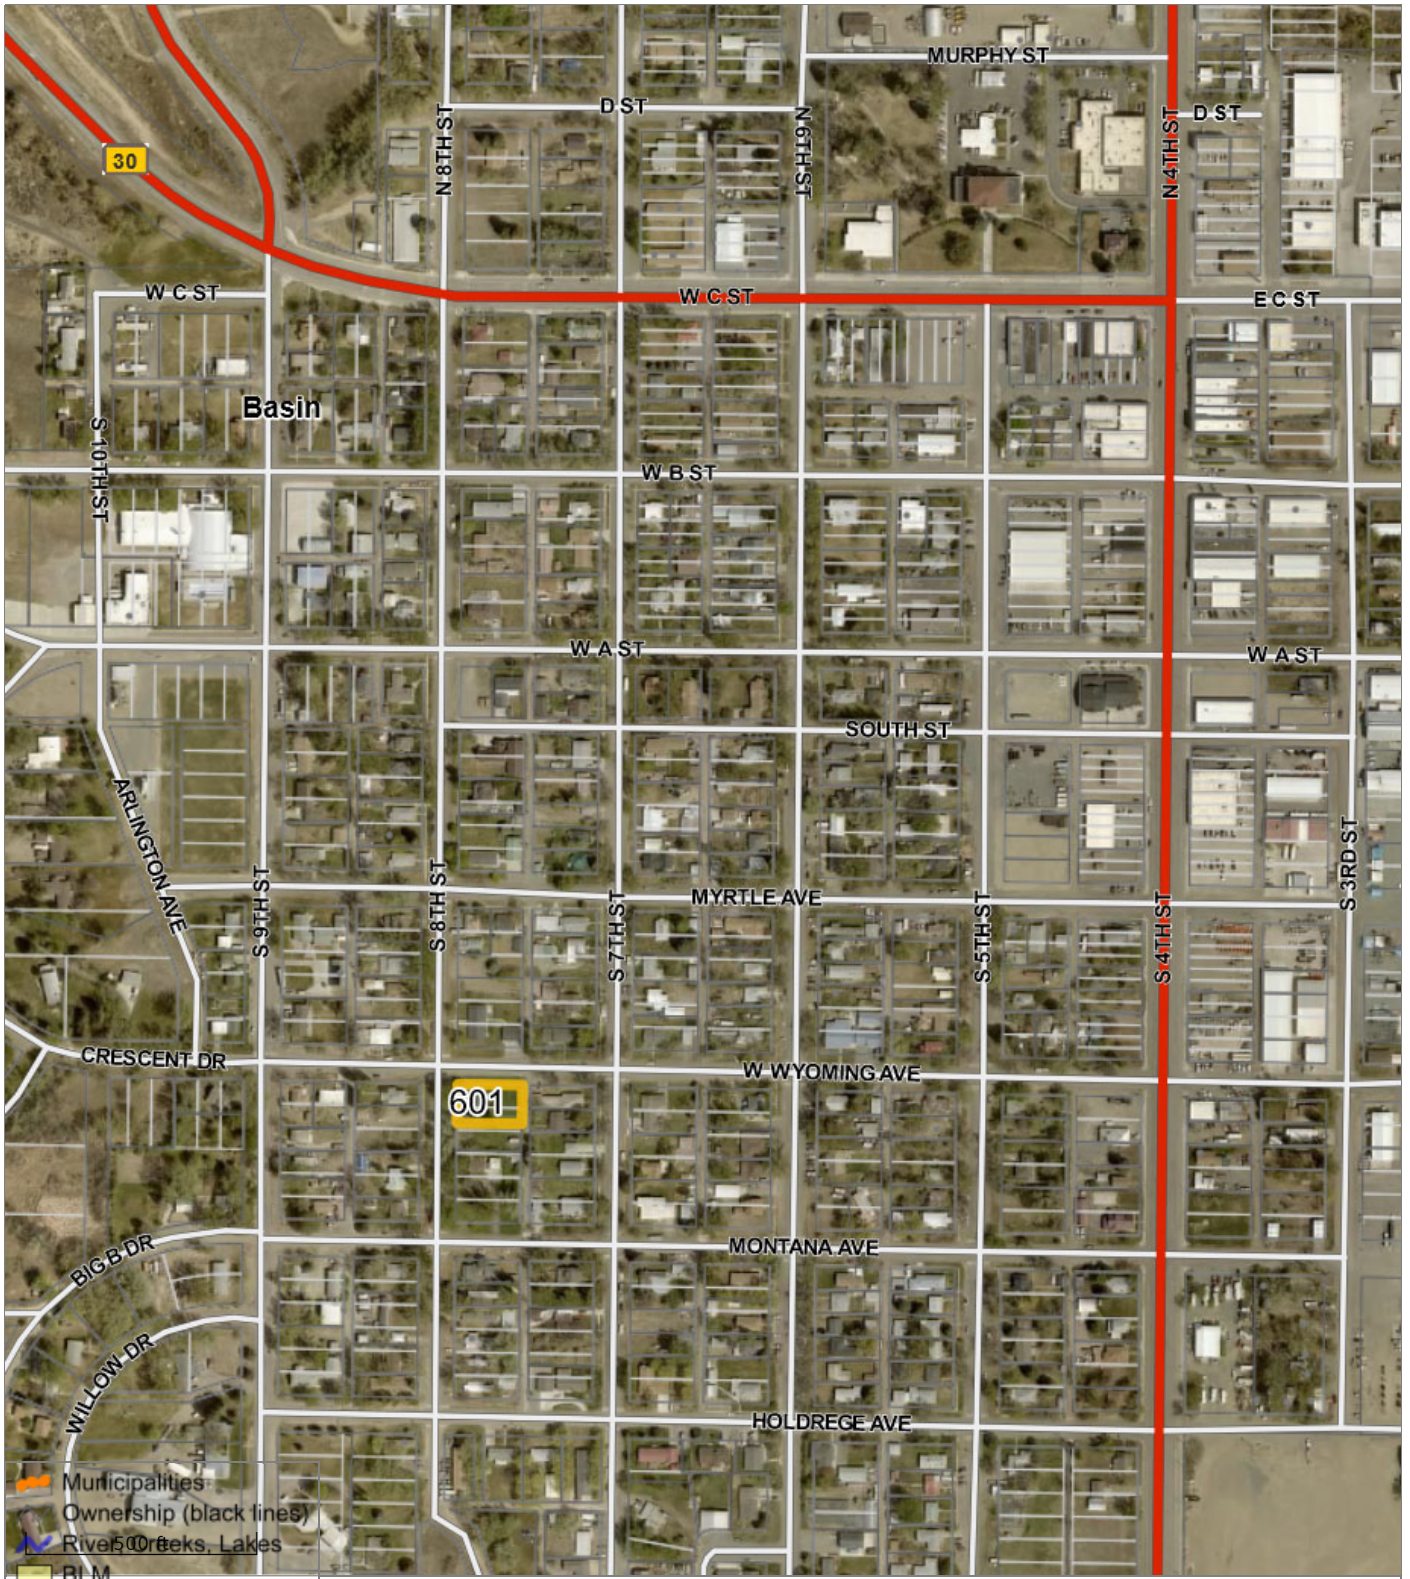

-  Municipalities
-  Ownership (black lines)
-  River, Creeks, Lakes
-  BLM
-  National Park Service
-  Bureau of Reclamation
-  Dept of Defense
-  Forest Service
-  State of WY
-  Highways
-  County Roads
-  Other Roads

NORTH

Big Horn County Wyoming MapServer

Big Horn County provides this map for illustrative purposes only and assumes no liability for actions taken by users based on information shown.
printed 7/9/2024

-  Municipalities
-  Ownership (black lines)
-  Rivers, Creeks, Lakes
-  BLM
-  National Park Service
-  Bureau of Reclamation
-  Dept of Defense
-  Forest Service
-  State of WY
-  Highways
-  County Roads
-  Other Roads

Big Horn County Wyoming MapServer

Big Horn County provides this map for illustrative purposes only and assumes no liability for actions taken by users based on information shown.
 printed 7/9/2024