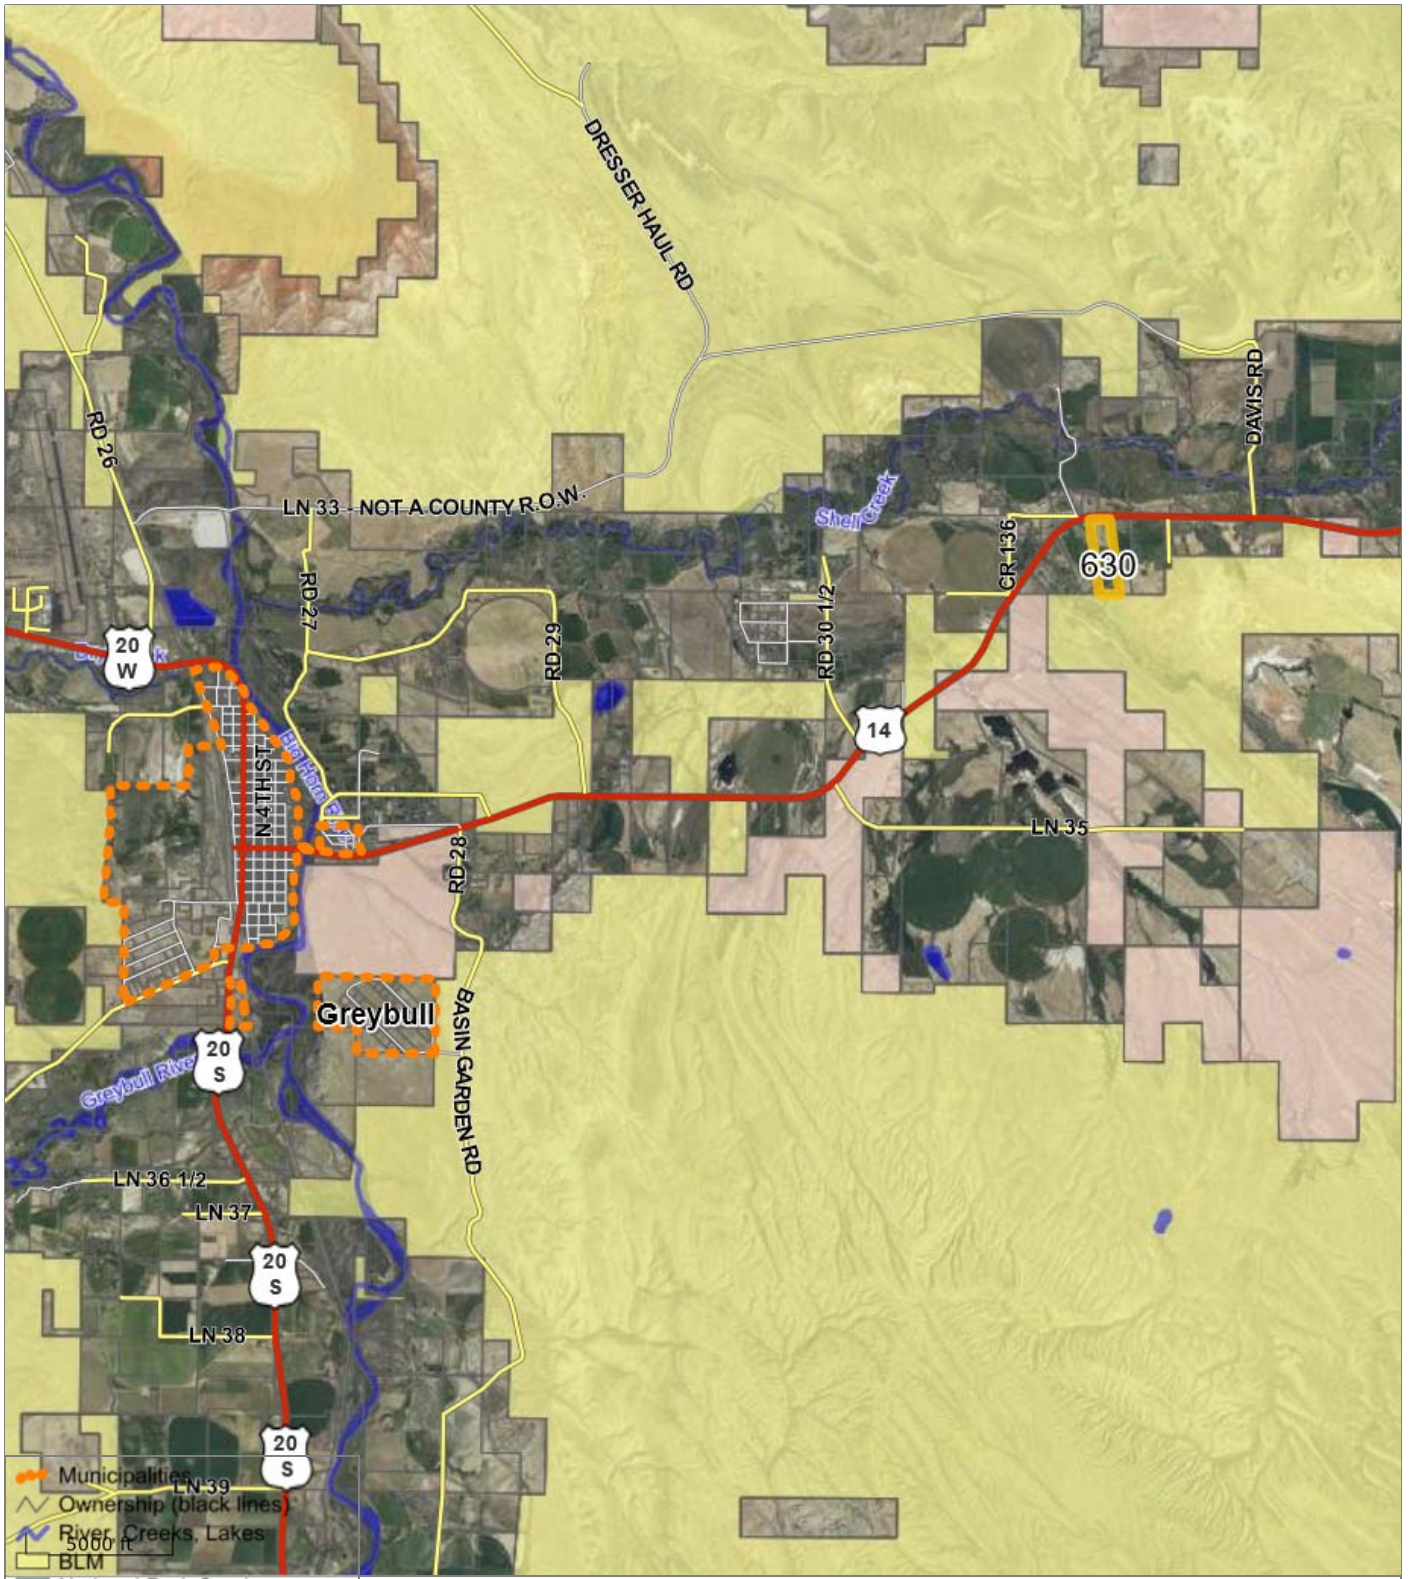

-  Municipalities
-  Ownership (black lines)
-  River, Creeks, Lakes
-  500 ft BLM
-  National Park Service
-  Bureau of Reclamation
-  Dept of Defense
-  Forest Service
-  State of WY
-  2022 Aerial Photography (2ft)
-  Highways
-  County Roads
-  Other Roads

NORTH

Big Horn County

Wyoming MapServer

Big Horn County provides this map for illustrative purposes only and assumes no liability for actions taken by users based on information shown.
 printed 5/15/2024

- Municipalities
- Ownership (black lines)
- River, Creeks, Lakes
- BLM
- National Park Service
- Bureau of Reclamation
- Dept of Defense
- Forest Service
- State of WY
- 2022 Aerial Photography (2ft)
- Highways
- County Roads
- Other Roads